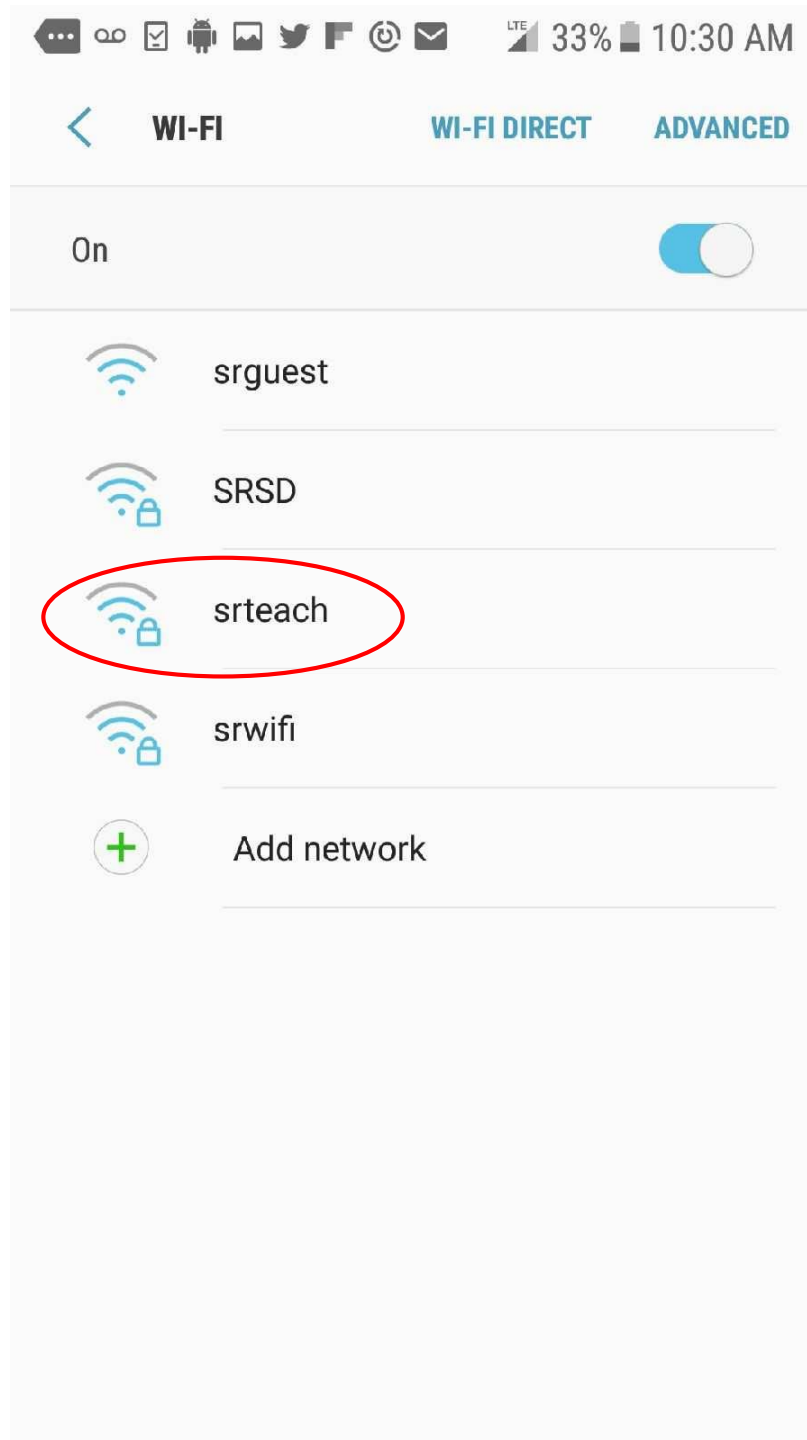

Faculty Wi-Fi Access for Android

Choose srteach

Enter the same username and password you use to login to the computer

You are now connected to the Southern Network

System status bar: 33% 10:30 AM

Navigation: [<](#) **WI-FI** [WI-FI DIRECT](#) [ADVANCED](#)

Wi-Fi toggle: On

- srteach**
Connected
- srquest**
- SRSD**
- srwifi**
- Add network**